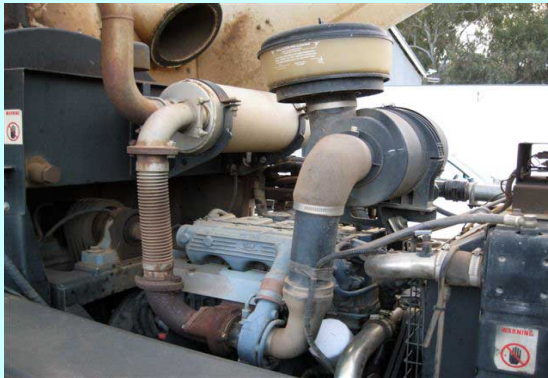

ADDITIONAL PHOTOS

All Used Sweepers offered for sale and sold by Rosmech Sales & Service Pty Ltd are under the conditions of "As Is, Where Is, No Warranty or Guarantee Supplied, Implied or Offered what so-ever".